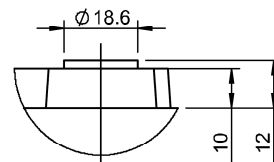

VT24-2

Weight: ≤ 32 kg

DETAIL D
SCALE 1 : 2