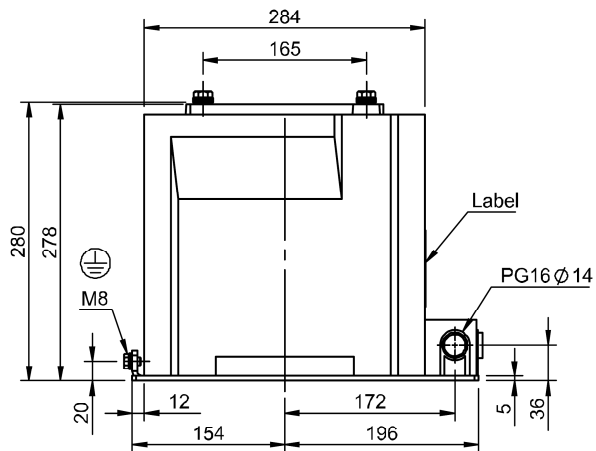

VT24-2

Weight: ≤ 32 kg

DETAIL D
SCALE 1 : 2