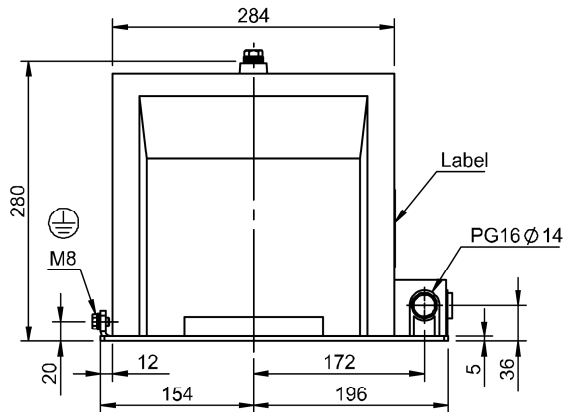

VT24-1

Weight: ≤ 34 kg

DETAIL D
SCALE 1 : 2