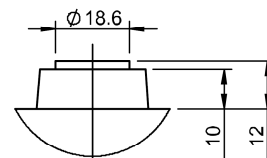

VT24-1

Weight: ≤ 34 kg

DETAIL D
SCALE 1 : 2