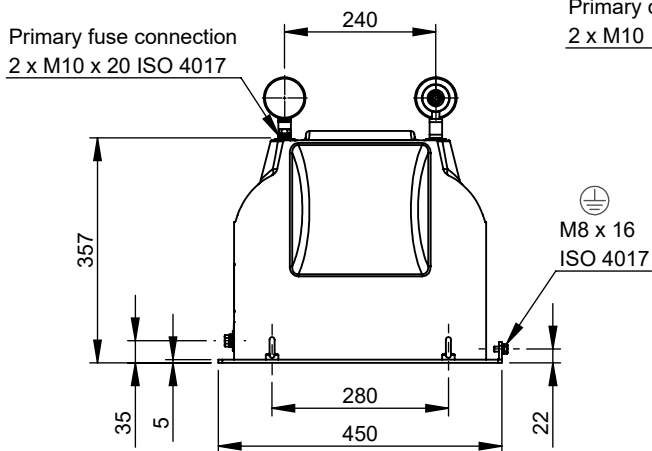

FT24-2.40F
Weight: ≤ 76 kg

Primary connection
2 x M10